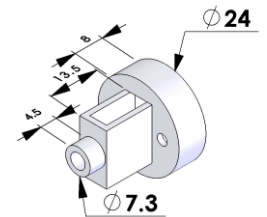

Bj type (Jacketed lamp)

V type (Jacketed lamp)

Vj type (Jacketed lamp)

Magic Fit id type (Jacketed lamp)

TOSHIBA

Terminal*

Cable insulation sleeve

*Other terminals available on request