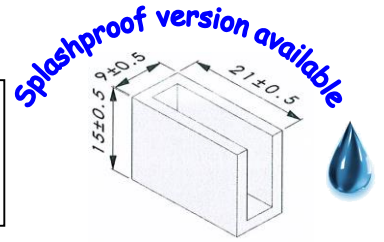

TOSHIBA

Base Type