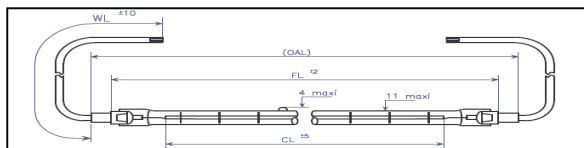

TOSHIBA

Base Type

B type

Bf type

J type

T type

RS type

N type

NS type

GW type

TOSHIBA

Base Type

Gs type

Jc type

Magic Fit i type

B type (Jacketed lamp)

Bj type (Jacketed lamp)

V type (Jacketed lamp)

Vj type (Jacketed lamp)

Magic Fit id type (Jacketed lamp)

TOSHIBA

Terminal*

Cable insulation sleeve

*Other terminals available on request