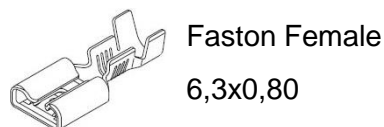

Bj type (Jacketed lamp)

V type (Jacketed lamp)

Vj type (Jacketed lamp)

Magic Fit id type (Jacketed lamp)

TOSHIBA

Terminal*

Cable insulation sleeve

*Other terminals available on request