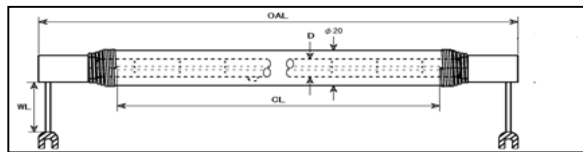

NS type

GW type

TOSHIBA

Base Type

Gs type

Jc type

Magic Fit i type

B type (Jacketed lamp)

Bj type (Jacketed lamp)

V type (Jacketed lamp)

Vj type (Jacketed lamp)

Magic Fit id type (Jacketed lamp)

TOSHIBA

Terminal*

Cable insulation sleeve

*Other terminals available on request