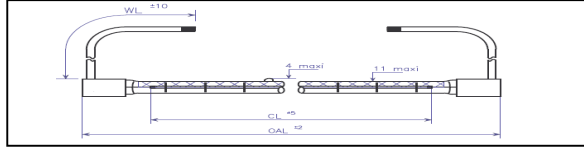

TOSHIBA

Base Type