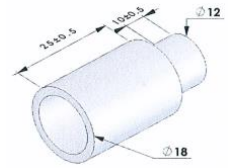

NS type

GW type

TOSHIBA

Base Type

Gs type

Jc type

Magic Fit i type

B type (Jacketed lamp)

Bj type (Jacketed lamp)

V type (Jacketed lamp)

Vj type (Jacketed lamp)

Magic Fit id type (Jacketed lamp)

TOSHIBA

Terminal*

Cable insulation sleeve

*Other terminals available on request