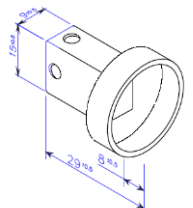

Bj type (Jacketed lamp)

V type (Jacketed lamp)

Vj type (Jacketed lamp)

Magic Fit id type (Jacketed lamp)

TOSHIBA

Terminal*

Cable insulation sleeve

*Other terminals available on request