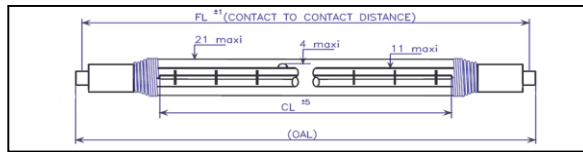

NS type

GW type

TOSHIBA

Base Type

Gs type

Jc type

Magic Fit i type

B type (Jacketed lamp)

Bj type (Jacketed lamp)

V type (Jacketed lamp)

Vj type (Jacketed lamp)

Magic Fit id type (Jacketed lamp)

TOSHIBA

Terminal*

Cable insulation sleeve

*Other terminals available on request