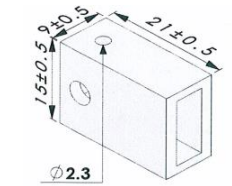

NS type

GW type

TOSHIBA

Base Type

Gs type

Jc type

Magic Fit i type

B type (Jacketed lamp)