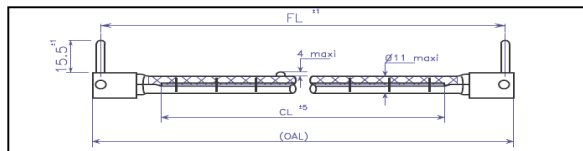

NS type

GW type

TOSHIBA

Base Type

Gs type

Jc type

Magic Fit i type

B type (Jacketed lamp)

Bj type (Jacketed lamp)

V type (Jacketed lamp)

Vj type (Jacketed lamp)

Magic Fit id type (Jacketed lamp)

TOSHIBA

Terminal*

Cable insulation sleeve

*Other terminals available on request