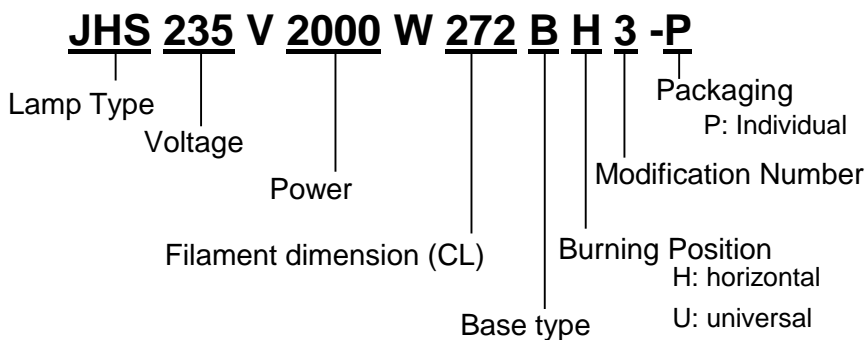

Technical Description

&

Lamps Customisation

*For specific enquiry,
please send us
Client's Product Request*

Lamp Types

Short Wave

- JHS: Clear quartz.
- JHC: Clear quartz with coated reflector 180°.
- JHA: PARYS Gold filter.
- JHB: PARYS filter.
- JHL: RUBY filter.
- JHLC: RUBY filter with coated reflector 180°
- JHT: Translucent quartz
- JHD: Jacketed tube / various jacket colours:
 - JHDS: Clear
 - JHDSC: Clear / lamp inside with reflector
 - JHDL: RUBY