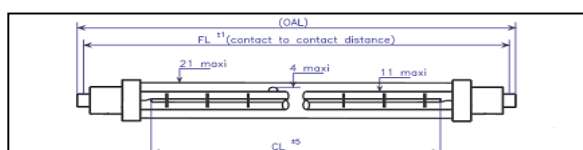

NS type

GW type

TOSHIBA

Base Type

Gs type

Jc type

Magic Fit i type

B type (Jacketed lamp)

Bj type (Jacketed lamp)

V type (Jacketed lamp)

Vj type (Jacketed lamp)

Magic Fit id type (Jacketed lamp)

TOSHIBA

Terminal*

Cable insulation sleeve

*Other terminals available on request