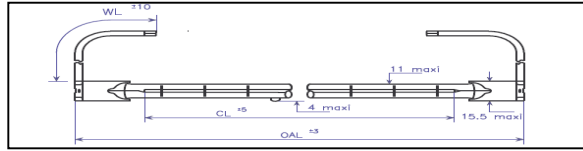

NS type

GW type

TOSHIBA

Base Type

Gs type

Jc type

Magic Fit i type

B type (Jacketed lamp)

Bj type (Jacketed lamp)

V type (Jacketed lamp)

Vj type (Jacketed lamp)

Magic Fit id type (Jacketed lamp)

TOSHIBA

Terminal*

Cable insulation sleeve

*Other terminals available on request