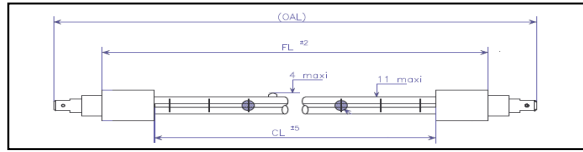

NS type

GW type

TOSHIBA

Base Type

Gs type

Jc type

Magic Fit i type

B type (Jacketed lamp)

Bj type (Jacketed lamp)

V type (Jacketed lamp)

Vj type (Jacketed lamp)

Magic Fit id type (Jacketed lamp)

TOSHIBA

Terminal*

Cable insulation sleeve

*Other terminals available on request