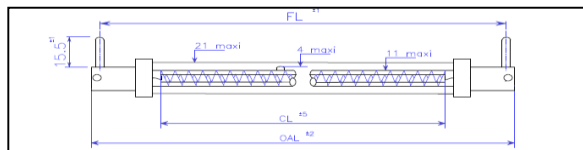

Bj type (Jacketed lamp)

V type (Jacketed lamp)

Vj type (Jacketed lamp)

Magic Fit id type (Jacketed lamp)

TOSHIBA

Terminal*

Cable insulation sleeve

*Other terminals available on request