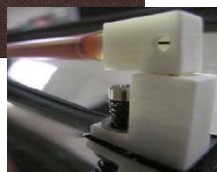

TOSHIBA

Terminal*

*Other terminals available on request

Holders

New Wireless Solution

Compact

TOSHIBA Lighting Products (France) S.A.

www.toshiba-lighting.com

Contents to change without notice