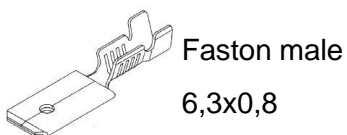

Bj type (Jacketed lamp)

V type (Jacketed lamp)

Vj type (Jacketed lamp)

Magic Fit id type (Jacketed lamp)

TOSHIBA

Terminal*

Cable insulation sleeve

*Other terminals available on request