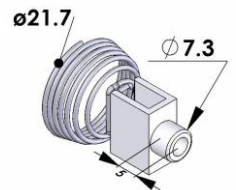

NS type

GW type

TOSHIBA

Base Type

Gs type

Jc type

Magic Fit i type

B type (Jacketed lamp)

Bj type (Jacketed lamp)

V type (Jacketed lamp)

Vj type (Jacketed lamp)

Magic Fit id type (Jacketed lamp)

TOSHIBA

Terminal*

Cable insulation sleeve

*Other terminals available on request