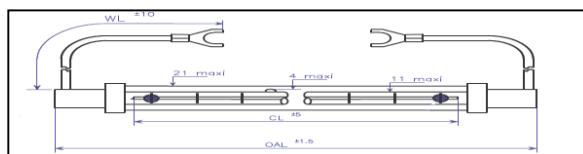

NS type

GW type

TOSHIBA

Base Type

Gs type

Jc type

Magic Fit i type

B type (Jacketed lamp)

Bj type (Jacketed lamp)

V type (Jacketed lamp)

Vj type (Jacketed lamp)

Magic Fit id type (Jacketed lamp)

TOSHIBA

Terminal*

Cable insulation sleeve

*Other terminals available on request