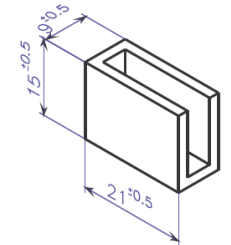

Bj type (Jacketed lamp)

V type (Jacketed lamp)

Vj type (Jacketed lamp)

Magic Fit id type (Jacketed lamp)

TOSHIBA

Terminal*

Cable insulation sleeve

*Other terminals available on request