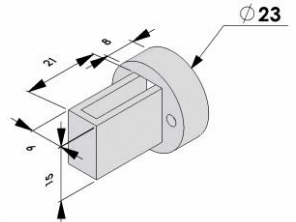

Bj type (Jacketed lamp)

V type (Jacketed lamp)

Vj type (Jacketed lamp)

Magic Fit id type (Jacketed lamp)

TOSHIBA

Terminal*

Cable insulation sleeve

*Other terminals available on request